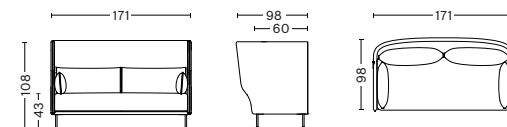

DIMENSIONS

SILHOUETTE 2-SEATER
 W171 x D98 x H72,5 cm
 Seat height 43 cm, Seat depth 65 cm

SILHOUETTE 3-SEATER
 W212 x D98 x H72,5 cm
 Seat height 43 cm, Seat depth 65 cm

SILHOUETTE 2-SEATER HIGH-BACKED
 W171 x D98 x H108 cm
 Seat height 43 cm, Seat depth 60 cm

SILHOUETTE 3-SEATER HIGH-BACKED
 W212 x D98 x H108 cm
 Seat height 43 cm, Seat depth 60 cm

- SILHOUETTE -

MATERIALS

FRAME / Moulded reinforced fibre glass shell upholstered with PU foam.

SEAT CUSHIONS / Made of PU foam. Seat and backrest cushions stuffed with a combination of feathers and foam pieces.