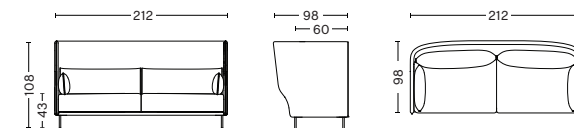

DIMENSIONS

SILHOUETTE 2-SEATER
 W171 x D98 x H72,5 cm
 Seat height 43 cm, Seat depth 65 cm

SILHOUETTE 3-SEATER
 W212 x D98 x H72,5 cm
 Seat height 43 cm, Seat depth 65 cm

SILHOUETTE 2-SEATER HIGH-BACKED
 W171 x D98 x H108 cm
 Seat height 43 cm, Seat depth 60 cm

SILHOUETTE 3-SEATER HIGH-BACKED
 W212 x D98 x H108 cm
 Seat height 43 cm, Seat depth 60 cm

- SILHOUETTE -

MATERIALS

FRAME / Moulded reinforced fibre glass shell upholstered with PU foam.

SEAT CUSHIONS / Made of PU foam. Seat and backrest cushions stuffed with a combination of feathers and foam pieces.