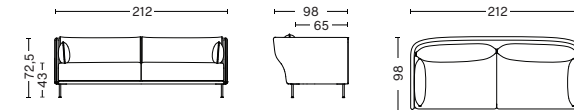

DIMENSIONS

SILHOUETTE 2-SEATER
 W171 x D98 x H72,5 cm
 Seat height 43 cm, Seat depth 65 cm

SILHOUETTE 3-SEATER
 W212 x D98 x H72,5 cm
 Seat height 43 cm, Seat depth 65 cm

SILHOUETTE 2-SEATER HIGH-BACKED
 W171 x D98 x H108 cm
 Seat height 43 cm, Seat depth 60 cm

SILHOUETTE 3-SEATER HIGH-BACKED
 W212 x D98 x H108 cm
 Seat height 43 cm, Seat depth 60 cm

- SILHOUETTE -

MATERIALS

FRAME / Moulded reinforced fibre glass shell upholstered with PU foam.

SEAT CUSHIONS / Made of PU foam. Seat and backrest cushions stuffed with a combination of feathers and foam pieces.