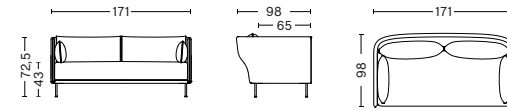

DIMENSIONS

SILHOUETTE 2-SEATER
 W171 x D98 x H72,5 cm
 Seat height 43 cm, Seat depth 65 cm

SILHOUETTE 3-SEATER
 W212 x D98 x H72,5 cm
 Seat height 43 cm, Seat depth 65 cm

SILHOUETTE 2-SEATER HIGH-BACKED
 W171 x D98 x H108 cm
 Seat height 43 cm, Seat depth 60 cm

SILHOUETTE 3-SEATER HIGH-BACKED
 W212 x D98 x H108 cm
 Seat height 43 cm, Seat depth 60 cm

- SILHOUETTE -

MATERIALS

FRAME / Moulded reinforced fibre glass shell upholstered with PU foam.

SEAT CUSHIONS / Made of PU foam. Seat and backrest cushions stuffed with a combination of feathers and foam pieces.