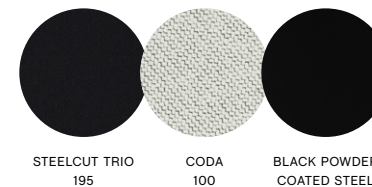

SILHOUETTE 3-SEATER DUO
936513 / Low backed