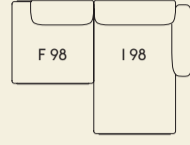

Width — 216 cm / 85.04"
Depth — 169 cm / 66.54"
Seat Depth — 136 cm / 53.6"