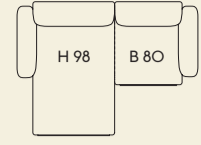

2-Seater

1

Width — 198 cm / 77.95"  
Depth — 107 cm / 42.13"  
Seat Depth — 74 cm / 29.2"

2

Width — 198 cm / 77.95"  
Depth — 107 cm / 42.13"  
Seat Depth — 74 cm / 29.2"

3

Width — 198 cm / 77.95"  
Depth — 107 cm / 42.13"  
Seat Depth — 74 cm / 29.2"

4

Width — 216 cm / 85.04"  
Depth — 169 cm / 66.54"  
Seat Depth — 136 cm / 53.6"

5

Width — 216 cm / 85.04"  
Depth — 169 cm / 66.54"  
Seat Depth — 136 cm / 53.6"

6

Width — 216 cm / 85.04"  
Depth — 169 cm / 66.54"  
Seat Depth — 136 cm / 53.6"