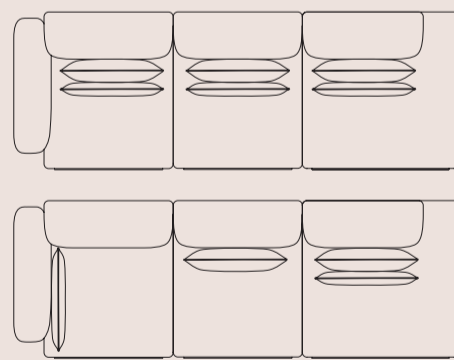

Free-standing I-Seater

Open-Ended Module extensions

4 Specify optional cushions in the desired textile for added comfort and a lounging expression.

Cushion 70 x 50

Width — 70 cm / 27.6"  
Height — 50 cm / 19.7"

Cushion 70 x 30

Width — 70 cm / 27.6"  
Height — 30 cm / 11.8"

5 Specify your desired textile from our full upholstery programme.

Layer Cushion by Aiayu  
Kink Vase by Earnest Studio