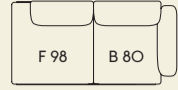

2-Seater

1

Width — 198 cm / 77.95"  
Depth — 107 cm / 42.13"  
Seat Depth — 74 cm / 29.2"

2

Width — 198 cm / 77.95"  
Depth — 107 cm / 42.13"  
Seat Depth — 74 cm / 29.2"

3

Width — 198 cm / 77.95"  
Depth — 107 cm / 42.13"  
Seat Depth — 74 cm / 29.2"