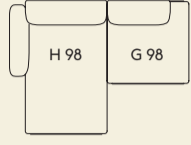

2-Seater

1

Width — 198 cm / 77.95"  
Depth — 107 cm / 42.13"  
Seat Depth — 74 cm / 29.2"

2

Width — 198 cm / 77.95"  
Depth — 107 cm / 42.13"  
Seat Depth — 74 cm / 29.2"

3

Width — 198 cm / 77.95"  
Depth — 107 cm / 42.13"  
Seat Depth — 74 cm / 29.2"

4

Width — 216 cm / 85.04"  
Depth — 169 cm / 66.54"  
Seat Depth — 136 cm / 53.6"

5

Width — 216 cm / 85.04"  
Depth — 169 cm / 66.54"  
Seat Depth — 136 cm / 53.6"

6

Width — 216 cm / 85.04"  
Depth — 169 cm / 66.54"  
Seat Depth — 136 cm / 53.6"