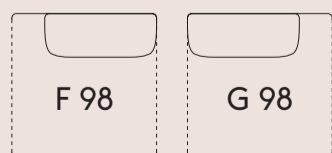

Free-standing I-Seater

Open-Ended Module extensions

4 Specify optional cushions in the desired textile for added comfort and a lounging expression.

Cushion 70 x 50

Width — 70 cm / 27.6"
Height — 50 cm / 19.7"