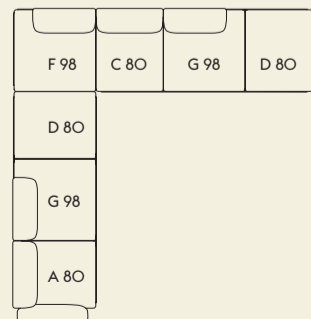

Width — 368 cm / 144.88"
Depth — 287 cm / 112.99"
Seat Depth — 74 cm / 29.2"

8

Width — 360 cm / 141.73"
Depth — 386 cm / 151.97"
Seat Depth — 74 cm / 29.2"

9