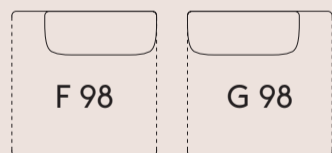

3 The Ottoman Module (D 80) can only be used in extension of Open-Ended Modules (F 98 or G 98) or as the only free-standing I-Seater configuration possible to build.