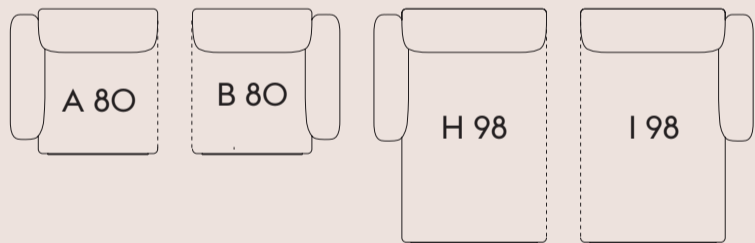

Armrest Modules

Ottoman Module

Open-Ended Module

3 The Ottoman Module (D 80) can only be used in extension of Open-Ended Modules (F 98 or G 98) or as the only free-standing I-Seater configuration possible to build.

Free-standing I-Seater

Open-Ended Module extensions

4 Specify optional cushions in the desired textile for added comfort and a lounging expression.

Cushion 70 x 50

Width — 70 cm / 27.6"
Height — 50 cm / 19.7"