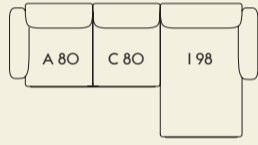

Width — 297 cm / 116.93"
Depth — 169 cm / 66.54"
Seat Depth — 136 cm / 53.6"

7