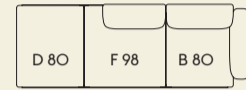

Width — 279 cm / 109.84"
Depth — 107 cm / 42.13"
Seat Depth — 74 cm / 29.2"

5