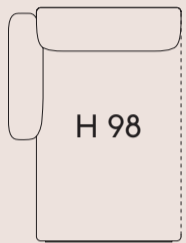

Width — 81 cm / 32.9"  
Depth — 107 cm / 42.1"  
Seat Depth — 74 cm / 29.2"  
Seat Height — 38 cm / 15"

Width — 81 cm / 32.9"  
Depth — 99 cm / 39"  
Seat Height — 38 cm / 15"

Width — 107 cm / 42.1"  
Depth — 107 cm / 42.1"  
Seat Depth — 74 cm / 29.2"  
Seat Height — 38 cm / 15"

Width — 99 cm / 39"  
Depth — 107 cm / 42.1"  
Seat Depth — 74 cm / 29.2"  
Seat Height — 38 cm / 15"

Width — 99 cm / 39"  
Depth — 107 cm / 42.1"  
Seat Depth — 74 cm / 29.2"  
Seat Height — 38 cm / 15"