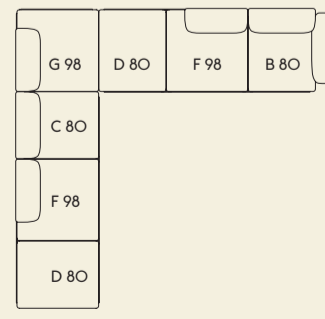

7

Width — 368 cm / 144.88"  
Depth — 287 cm / 112.99"  
Seat Depth — 74 cm / 29.2"

8

Width — 360 cm / 141.73"  
Depth — 386 cm / 151.97"  
Seat Depth — 74 cm / 29.2"

9

Width — 386 cm / 151.97"  
Depth — 360 cm / 141.73"  
Seat Depth — 74 cm / 29.2"