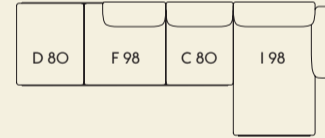

Width — 360 cm / 141.73"
Depth — 107 cm / 42.13"
Seat Depth — 74 cm / 29.2"

4

Width — 378 cm / 148.82"
Depth — 169 cm / 66.54"
Seat Depth — 136 cm / 53.6"

5