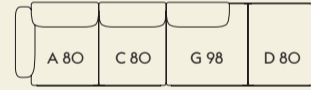

Width — 360 cm / 141.73"
Depth — 107 cm / 42.13"
Seat Depth — 74 cm / 29.2"

3