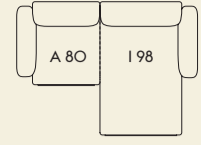

2-Seater

1

Width — 198 cm / 77.95"  
Depth — 107 cm / 42.13"  
Seat Depth — 74 cm / 29.2"

2

Width — 198 cm / 77.95"  
Depth — 107 cm / 42.13"  
Seat Depth — 74 cm / 29.2"

3

Width — 198 cm / 77.95"  
Depth — 107 cm / 42.13"  
Seat Depth — 74 cm / 29.2"

4

Width — 216 cm / 85.04"  
Depth — 169 cm / 66.54"  
Seat Depth — 136 cm / 53.6"

5

Width — 216 cm / 85.04"  
Depth — 169 cm / 66.54"  
Seat Depth — 136 cm / 53.6"

6

Width — 216 cm / 85.04"  
Depth — 169 cm / 66.54"  
Seat Depth — 136 cm / 53.6"