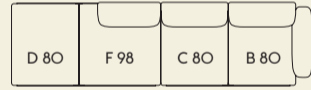

9

Width — 297 cm / 116.93"  
Depth — 169 cm / 66.54"  
Seat Depth — 136 cm / 53.6"

4-Seater

1

Width — 360 cm / 141.73"  
Depth — 107 cm / 42.13"  
Seat Depth — 74 cm / 29.2"

2

Width — 360 cm / 141.73"  
Depth — 107 cm / 42.13"  
Seat Depth — 74 cm / 29.2"