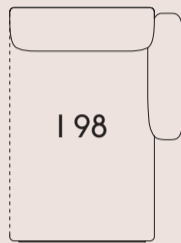

Width — 117 cm / 46"
Depth — 169 cm / 66.5"
Seat Depth — 136 cm / 53.6"
Seat Height — 38 cm / 15"