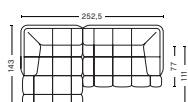

QUILTON COMBINATIONS

COMBINATION 19 | RIGHT 202+401 OR LEFT 402+201

DIMENSION
W252,5 x D143 x H72 cm
Seat H41 cm

PRODUCT STATUS
Order produced

PACKAGING
2 box | 1 pcs.

BOX DIMENSION | WEIGHT
W151 x D116 x H80 cm | 59 kg
W151 x D116 x H80 cm | 57 kg

DESCRIPTION
Fabric group 1
Fabric group 2
Fabric group 3
Fabric group 4
Fabric group 5
Fabric group 6