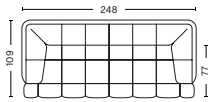

[Link to Digital Library](#)

2 SEATER

DIMENSION

W214 x D109 x H72 cm
Seat H41 cm

SALES QTY. 1 pcs.

PRODUCT STATUS

Order produced

PACKAGING

1 box | 1 pcs.

BOX DIMENSION | WEIGHT

W256 x D116 x H80 cm | 81,60 kg

DESCRIPTION

Fabric Group 1
Fabric Group 2
Fabric Group 3
Fabric Group 4
Fabric Group 5
Fabric Group 6

3 SEATER

DIMENSION

W248 x D109 x H72 cm
Seat H41 cm

SALES QTY. 1 pcs.

PRODUCT STATUS

Order produced

PACKAGING

1 box | 1 pcs.

BOX DIMENSION | WEIGHT

W256 x D116 x H80 cm | 91,00 kg

DESCRIPTION

Fabric Group 1
Fabric Group 2
Fabric Group 3
Fabric Group 4
Fabric Group 5
Fabric Group 6

OTTOMAN 05

DIMENSION

W105 x D105 x H41 cm
Seat H41 cm

SALES QTY. 1 pcs.

PRODUCT STATUS

Order produced

PACKAGING