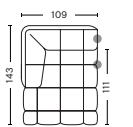

DESCRIPTION

Fabric Group 1
Fabric Group 2
Fabric Group 3
Fabric Group 4
Fabric Group 5
Fabric Group 6

401 | CHAISE LONGUE | RIGHT

DIMENSION

W109 x D143 x H72 cm
Seat H41 cm

SALES QTY. 1 pcs.

PRODUCT STATUS

Order produced

PACKAGING

1 box | 1 pcs.

BOX DIMENSION | WEIGHT

W151 x D116 x H80 cm | 57,00 kg

DESCRIPTION

Fabric Group 1
Fabric Group 2
Fabric Group 3
Fabric Group 4
Fabric Group 5
Fabric Group 6

402 | CHAISE LONGUE | LEFT