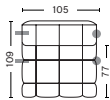

PACKAGING

1 box | 1 pcs.

BOX DIMENSION | WEIGHT

W151 x D116 x H80 cm | 58,40 kg

DESCRIPTION

Fabric Group 1
Fabric Group 2
Fabric Group 3
Fabric Group 4
Fabric Group 5
Fabric Group 6

FABRIC GROUPS

1 | Atlas, Linara, Metaphor, Mode, Planar, Remix, Swarm 2 | Fairway, Field, Flamiber, Maglia, Melange Nap, Naveli, Nico, Olavi By Hay, Osumi, Relate, Steelcut, Steelcut Trio, Tadao 3 | Divina, Divina MD, Divina Melange, Fiord, Re-Wool, Roden, Ruskin, Steelcut Quartet, Tartaglia 4 | Bolgheri, Canvas, Encircle, Hallingdal 65, Raas 5 | Loft, Sierra Leather 6 | Coda, Vidar, California Leather, Nevada Leather, Sense Leather

QUILTON MODULES

202 | NARROW | LEFT

DIMENSION
W143,5 x D109 x H72 cm
Seat H41 cm

SALES QTY. 1 pcs.

PRODUCT STATUS
Order produced

PACKAGING
1 box | 1 pcs.

BOX DIMENSION | WEIGHT
W151 x D116 x H80 cm | 58,40 kg

DESCRIPTION
Fabric Group 1
Fabric Group 2
Fabric Group 3
Fabric Group 4
Fabric Group 5
Fabric Group 6

203 | NARROW | MIDDLE

DIMENSION
W105 x D109 x H72 cm
Seat H41 cm

SALES QTY. 1 pcs.

PRODUCT STATUS
Order produced