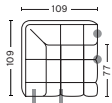

Fabric Group 1
Fabric Group 2
Fabric Group 3
Fabric Group 4
Fabric Group 5
Fabric Group 6

OTTOMAN 05

DIMENSION

W105 x D105 x H41 cm
Seat H41 cm

SALES QTY. 1 pcs.

PRODUCT STATUS

Order produced

PACKAGING

1 box | 1 pcs.

BOX DIMENSION | WEIGHT

W116 x D116 x H45 cm | 33,30 kg

DESCRIPTION

Fabric Group 1
Fabric Group 2
Fabric Group 3
Fabric Group 4
Fabric Group 5
Fabric Group 6

CORNER 100

DIMENSION

W109 x D109 x H72 cm
Seat H41 cm