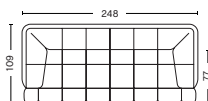

3 SEATER

DIMENSION

W248 x D109 x H72 cm
Seat H41 cm

SALES QTY. 1 pcs.

PRODUCT STATUS

Order produced

PACKAGING

1 box | 1 pcs.

BOX DIMENSION | WEIGHT

W260 x D120 x H90 cm | 136,00 kg

DESCRIPTION

Fabric Group 1
Fabric Group 2
Fabric Group 3
Fabric Group 4
Fabric Group 5
Fabric Group 6