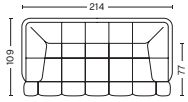

CONNECTABLE MODULES | NARROW

202 | Narrow
Left end

203 | Narrow
Middle

201 | Narrow
Right end

402 | Chaise Longue
Left backrest

401 | Chaise Longue
Right backrest

502 | Narrow
Left end w/o Armrest

501 | Narrow
Right end

100 | Corner

CONNECTABLE MODULES | WIDE

302 | Wide
Left end

303 | Wide
Middle

301 | Wide
Right end

602 | Wide
Left end

601 | Wide
Right end

411 | Chaise Longue
Right backrest

[Link to Digital Library](#)

2 SEATER

DIMENSION

W214 x D109 x H72 cm
Seat H41 cm

SALES QTY. 1 pcs.

PRODUCT STATUS

Order produced

PACKAGING

1 box | 1 pcs.

BOX DIMENSION | WEIGHT

W256 x D116 x H80 cm | 81,60 kg

DESCRIPTION

Fabric Group 1
Fabric Group 2
Fabric Group 3
Fabric Group 4
Fabric Group 5
Fabric Group 6

3 SEATER

DIMENSION

W248 x D109 x H72 cm
Seat H41 cm