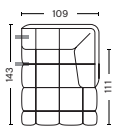

QUILTON MODULES

303 | WIDE | MIDDLE

DIMENSION

W139 x D109 x H72 cm
Seat H41 cm

SALES QTY. 1 pcs.

PRODUCT STATUS

Order produced

PACKAGING

1 box | 1 pcs.

BOX DIMENSION | WEIGHT

W151 x D116 x H80 cm | 51,60 kg

DESCRIPTION

Fabric Group 1
Fabric Group 2
Fabric Group 3
Fabric Group 4
Fabric Group 5
Fabric Group 6

303 FS | WIDE | FREE STANDING

DIMENSION

W139 x D109 x H72 cm
Seat H41 cm

SALES QTY. 1 pcs.

PRODUCT STATUS

Order produced

PACKAGING

1 box | 1 pcs.

BOX DIMENSION | WEIGHT

W151 x D116 x H77 cm | 52,00 kg

DESCRIPTION

Fabric Group 1
Fabric Group 2
Fabric Group 3
Fabric Group 4
Fabric Group 5
Fabric Group 6

401 | CHAISE LONGUE | RIGHT

DIMENSION

W109 x D143 x H72 cm
Seat H41 cm

SALES QTY. 1 pcs.

PRODUCT STATUS

Order produced