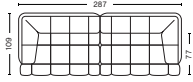

Link to Digital Library

COMBINATION 1 | MODULE 202+201

DIMENSION
W287 x D109 x H72 cm
Seat H41 cm

PRODUCT STATUS
Order produced

PACKAGING
2 box | 1 pcs.

BOX DIMENSION | WEIGHT
2 pcs. | W151 x D116 x H80 cm | 59 kg