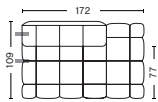

QUILTON MODULES

412 | CHAISE LONGUE | RIGHT

DIMENSION
W172 x D109 x H72 cm
Seat H41 cm

SALES QTY. 1 pcs.

PRODUCT STATUS
Order produced

PACKAGING
1 box | 1 pcs.

BOX DIMENSION | WEIGHT
W181 x D116 x H80 cm | 58,00 kg

DESCRIPTION
Fabric Group 1
Fabric Group 2
Fabric Group 3
Fabric Group 4
Fabric Group 5
Fabric Group 6