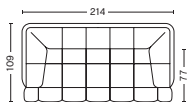

QUILTON LIFT

Design by Doshi Levien

NEW

Seat & Back | Full upholstered wadded PU foam.

Inner Frame | FSC-certified wood construction with a spring system and non-woven fabric bottom.

Legs | Solid wood with felt pads.

Cushion filling | Fibres made from 100% recycled post consumer polyester.

Link to Digital Library

LEGS	FABRIC					
	Fabric Group 1	Fabric Group 2	Fabric Group 3	Fabric Group 4	Fabric Group 5	Fabric Group 6
Black	*	*	*	*	*	*
Oak	*	*	*	*	*	*
Walnut	*	*	*	*	*	*

2 SEATER

DIMENSION

W214 x D109 x H72 cm
Seat H41 cm

SALES QTY. 1 pcs.

PRODUCT STATUS

Order produced

PACKAGING

1 box | 1 pcs.

BOX DIMENSION | WEIGHT

W260 x D120 x H90 cm | 129,00 kg

DESCRIPTION

Fabric Group 1
Fabric Group 2
Fabric Group 3
Fabric Group 4
Fabric Group 5
Fabric Group 6