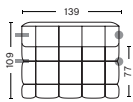

QUILTON MODULES

303 | WIDE | MIDDLE

DIMENSION

W139 x D109 x H72 cm
Seat H41 cm

SALES QTY. 1 pcs.

PRODUCT STATUS

Order produced

PACKAGING

1 box | 1 pcs.

BOX DIMENSION | WEIGHT

W151 x D116 x H80 cm | 51,60 kg

DESCRIPTION

Fabric Group 1
Fabric Group 2
Fabric Group 3
Fabric Group 4
Fabric Group 5
Fabric Group 6