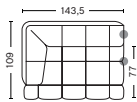

Fabric Group 1
Fabric Group 2
Fabric Group 3
Fabric Group 4
Fabric Group 5
Fabric Group 6

201 | NARROW | RIGHT ARMREST

DIMENSION

W143,5 x D109 x H72 cm
Seat H41 cm

SALES QTY. 1 pcs.

PRODUCT STATUS

Order produced

PACKAGING

1 box | 1 pcs.

BOX DIMENSION | WEIGHT

W151 x D116 x H80 cm | 58,40 kg

DESCRIPTION

Fabric Group 1
Fabric Group 2
Fabric Group 3
Fabric Group 4
Fabric Group 5
Fabric Group 6

FABRIC GROUPS

1 | Atlas, Linara, Metaphor, Mode, Planar, Remix, Swarm 2 | Fairway, Field, Flamiber, Maglia, Melange Nap, Naveli, Nico, Olavi By Hay, Osumi, Relate, Steelcut, Steelcut Trio, Tadao 3 | Divina, Divina MD, Divina Melange, Fiord, Re-Wool, Roden, Ruskin, Steelcut Quartet, Tartaglia 4 | Bolgheri, Canvas, Encircle, Hallingdal 65, Raas 5 | Loft, Sierra Leather 6 | Coda, Vidar, California Leather, Nevada Leather, Sense Leather

QUILTON MODULES

202 | NARROW | LEFT

DIMENSION
W143,5 x D109 x H72 cm
Seat H41 cm

SALES QTY. 1 pcs.

PRODUCT STATUS
Order produced

PACKAGING
1 box | 1 pcs.

BOX DIMENSION | WEIGHT
W151 x D116 x H80 cm | 58,40 kg