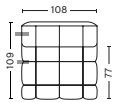

QUILTON MODULES

412 | CHAISE LONGUE | RIGHT

DIMENSION
W172 x D109 x H72 cm
Seat H41 cm

SALES QTY. 1 pcs.

PRODUCT STATUS
Order produced

PACKAGING
1 box | 1 pcs.

BOX DIMENSION | WEIGHT
W181 x D116 x H80 cm | 58,00 kg

DESCRIPTION
Fabric Group 1
Fabric Group 2
Fabric Group 3
Fabric Group 4
Fabric Group 5
Fabric Group 6

501 | NARROW | RIGHT END

DIMENSION
W108 x D109 x H72 cm
Seat H41 cm

SALES QTY. 1 pcs.

PRODUCT STATUS
Order produced