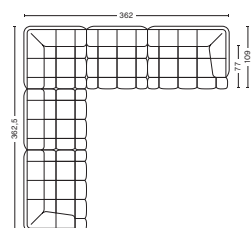

CORNER COMBINATION 26 | 202+203+100+203+201

DIMENSION
W362 x D362,5 x H72 cm
Seat H41 cm

PRODUCT STATUS
Order produced

PACKAGING
5 box | 1 pcs.

BOX DIMENSION | WEIGHT
W151 x D116 x H80 cm | 59 kg
W105 x D116 x H77 cm | 44 kg
2 pcs. | W105 x D116 x H80 cm | 88 kg
W105 x D116 x H77 cm | 44 kg

DESCRIPTION
Fabric group 1
Fabric group 2
Fabric group 3
Fabric group 4
Fabric group 5
Fabric group 6