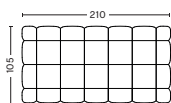

DAYBED

DIMENSION

W210 x D105 x H41 cm
Seat H41 cm

SALES QTY. 1 pcs.

PRODUCT STATUS

Order produced

PACKAGING

1 box | 1 pcs.

BOX DIMENSION | WEIGHT

W260 x D120 x H90 cm | 101,00 kg

DESCRIPTION

Fabric Group 1
Fabric Group 2
Fabric Group 3
Fabric Group 4
Fabric Group 5
Fabric Group 6

DAYBED CUSHION

DIMENSION

W77 x D28 x H20 cm

SALES QTY. 1 pcs.

PRODUCT STATUS

Order produced

PACKAGING

1 box | 1 pcs.

BOX DIMENSION | WEIGHT

W77 x D28 x H20 cm | 2,30 kg

DESCRIPTION

Fabric Group 1
Fabric Group 2
Fabric Group 3
Fabric Group 4
Fabric Group 5
Fabric Group 6

FABRIC GROUPS