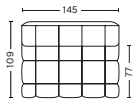

1 box | 1 pcs.

BOX DIMENSION | WEIGHT

W151 x D116 x H80 cm | 51,60 kg

DESCRIPTION

Fabric Group 1
Fabric Group 2
Fabric Group 3
Fabric Group 4
Fabric Group 5
Fabric Group 6

303 FS | WIDE | FREE STANDING

DIMENSION