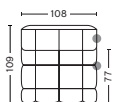

502 | NARROW | LEFT END

DIMENSION
W108 x D109 x H72 cm
Seat H41 cm

SALES QTY. 1 pcs.

PRODUCT STATUS
Order produced

PACKAGING
1 box | 1 pcs.

BOX DIMENSION | WEIGHT
W105 x D116 x H77 cm | 45,30 kg

DESCRIPTION
Fabric Group 1
Fabric Group 2
Fabric Group 3
Fabric Group 4
Fabric Group 5
Fabric Group 6