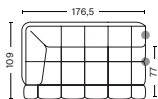

302 | WIDE | LEFT

DIMENSION
W176,5 x D109 x H72 cm
Seat H41 cm

SALES QTY. 1 pcs.

PRODUCT STATUS
Order produced

PACKAGING
1 box | 1 pcs.

BOX DIMENSION | WEIGHT
W181 x D116 x H80 cm | 67,60 kg

DESCRIPTION
Fabric Group 1
Fabric Group 2
Fabric Group 3
Fabric Group 4
Fabric Group 5
Fabric Group 6

FABRIC GROUPS

1 | Atlas, Linara, Metaphor, Mode, Planar, Remix, Swarm 2 | Fairway, Field, Flamiber, Maglia, Melange Nap, Naveli, Nico, Olavi By Hay, Osumi, Relate, Steelcut, Steelcut Trio, Tadao 3 | Divina, Divina MD, Divina Melange, Fiord, Re-Wool, Roden, Ruskin, Steelcut Quartet, Tartaglia 4 | Bolgheri, Canvas, Encircle, Hallingdal 65, Raas 5 | Loft, Sierra Leather 6 | Coda, Vidar, California Leather, Nevada Leather, Sense Leather