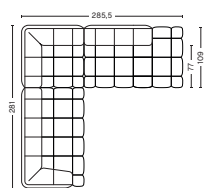

QUILTON COMBINATIONS

CORNER COMBINATION 24 | RIGHT 411+100+301 OR LEFT 302+100+412

DIMENSION
W285,5 x D281 x H72 cm
Seat H41 cm

PRODUCT STATUS
Order produced

PACKAGING
3 box | 1 pcs.

BOX DIMENSION | WEIGHT
W181 x D116 x H80 cm | 58 kg
W105 x D116 x H77 cm | 44 kg
W181 x D116 x H80 cm | 68 kg

DESCRIPTION
Fabric group 1
Fabric group 2
Fabric group 3
Fabric group 4
Fabric group 5
Fabric group 6