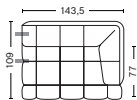

Fabric Group 1
Fabric Group 2
Fabric Group 3
Fabric Group 4
Fabric Group 5
Fabric Group 6

OTTOMAN 05

DIMENSION

W105 x D105 x H41 cm
Seat H41 cm

SALES QTY. 1 pcs.

PRODUCT STATUS

Order produced

PACKAGING

1 box | 1 pcs.

BOX DIMENSION | WEIGHT

W116 x D116 x H45 cm | 33,30 kg

DESCRIPTION

Fabric Group 1
Fabric Group 2
Fabric Group 3
Fabric Group 4
Fabric Group 5
Fabric Group 6

CORNER 100

DIMENSION

W109 x D109 x H72 cm
Seat H41 cm

SALES QTY. 1 pcs.

PRODUCT STATUS

Order produced

PACKAGING

1 box | 1 pcs.

BOX DIMENSION | WEIGHT

W105 x D116 x H77 cm | 48,40 kg

DESCRIPTION

Fabric Group 1
Fabric Group 2
Fabric Group 3
Fabric Group 4
Fabric Group 5
Fabric Group 6

201 | NARROW | RIGHT ARMREST

DIMENSION

W143,5 x D109 x H72 cm
Seat H41 cm

SALES QTY. 1 pcs.

PRODUCT STATUS

Order produced