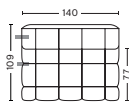

601 | WIDE | RIGHT END

DIMENSION
W142 x D109 x H72 cm
Seat H41 cm

SALES QTY. 1 pcs.

PRODUCT STATUS
Order produced

PACKAGING
1 box | 1 pcs.

BOX DIMENSION | WEIGHT
W151 x D116 x H77 cm | 52,00 kg

DESCRIPTION
Fabric Group 1
Fabric Group 2
Fabric Group 3
Fabric Group 4
Fabric Group 5
Fabric Group 6