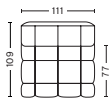

PACKAGING

1 box | 1 pcs.

BOX DIMENSION | WEIGHT

W151 x D116 x H80 cm | 58,40 kg

DESCRIPTION

Fabric Group 1
Fabric Group 2
Fabric Group 3
Fabric Group 4
Fabric Group 5
Fabric Group 6

FABRIC GROUPS

1 | Atlas, Linara, Metaphor, Mode, Planar, Remix, Swarm 2 | Fairway, Field, Flamiber, Maglia, Melange Nap, Naveli, Nico, Olavi By Hay, Osumi, Relate, Steelcut, Steelcut Trio, Tadao 3 | Divina, Divina MD, Divina Melange, Fiord, Re-Wool, Roden, Ruskin, Steelcut Quartet, Tartaglia 4 | Bolgheri, Canvas, Encircle, Hallingdal 65, Raas 5 | Loft, Sierra Leather 6 | Coda, Vidar, California Leather, Nevada Leather, Sense Leather

QUILTON MODULES

202 | NARROW | LEFT

DIMENSION
W143,5 x D109 x H72 cm
Seat H41 cm

SALES QTY. 1 pcs.

PRODUCT STATUS
Order produced

PACKAGING
1 box | 1 pcs.

BOX DIMENSION | WEIGHT
W151 x D116 x H80 cm | 58,40 kg

DESCRIPTION
Fabric Group 1
Fabric Group 2
Fabric Group 3
Fabric Group 4
Fabric Group 5
Fabric Group 6

203 | NARROW | MIDDLE

DIMENSION
W105 x D109 x H72 cm
Seat H41 cm

SALES QTY. 1 pcs.

PRODUCT STATUS
Order produced

PACKAGING
1 box | 1 pcs.

BOX DIMENSION | WEIGHT
W105 x D116 x H80 cm | 44,10 kg

DESCRIPTION
Fabric Group 1
Fabric Group 2
Fabric Group 3
Fabric Group 4
Fabric Group 5
Fabric Group 6

203 FS | NARROW | FREE STANDING