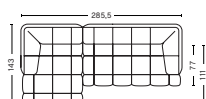

COMBINATION 20 | RIGHT 302+401 OR LEFT 402+301

DIMENSION
W285,5 x D143 x H72 cm
Seat H41 cm

PRODUCT STATUS
Order produced

PACKAGING
2 box | 1 pcs.

BOX DIMENSION | WEIGHT
W151 x D116 x H80 cm | 59 kg
W151 x D116 x H80 cm | 57 kg

DESCRIPTION
Fabric group 1
Fabric group 2
Fabric group 3
Fabric group 4
Fabric group 5
Fabric group 6