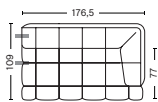

DESCRIPTION
Fabric Group 1
Fabric Group 2
Fabric Group 3
Fabric Group 4
Fabric Group 5
Fabric Group 6

203 | NARROW | MIDDLE

DIMENSION
W105 x D109 x H72 cm
Seat H41 cm

SALES QTY. 1 pcs.

PRODUCT STATUS
Order produced

PACKAGING
1 box | 1 pcs.

BOX DIMENSION | WEIGHT
W105 x D116 x H80 cm | 44,10 kg

DESCRIPTION
Fabric Group 1
Fabric Group 2
Fabric Group 3
Fabric Group 4
Fabric Group 5
Fabric Group 6

203 FS | NARROW | FREE STANDING

DIMENSION
W105 x D109 x H72 cm
Seat H41 cm

SALES QTY. 1 pcs.

PRODUCT STATUS
Order produced

PACKAGING
1 box | 1 pcs.

BOX DIMENSION | WEIGHT
W105 x D116 x H77 cm | 44,00 kg

DESCRIPTION
Fabric Group 1
Fabric Group 2
Fabric Group 3
Fabric Group 4
Fabric Group 5
Fabric Group 6

301 | WIDE | RIGHT

DIMENSION
W176,5 x D109 x H72 cm
Seat H41 cm

SALES QTY. 1 pcs.

PRODUCT STATUS
Order produced

PACKAGING
1 box | 1 pcs.

BOX DIMENSION | WEIGHT
W181 x D116 x H80 cm | 67,60 kg

DESCRIPTION
Fabric Group 1
Fabric Group 2
Fabric Group 3
Fabric Group 4
Fabric Group 5
Fabric Group 6