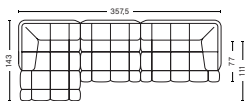

COMBINATION 17 | RIGHT 202+203+401 OR LEFT 402+203+201

DIMENSION
W357,5 x D143 x H72 cm
Seat H41 cm

PRODUCT STATUS
Order produced

PACKAGING
3 box | 1 pcs.

BOX DIMENSION | WEIGHT
W151 x D116 x H80 cm | 59 kg
W105 x D116 x H80 cm | 44 kg
W151 x D116 x H80 cm | 57 kg

DESCRIPTION
Fabric group 1
Fabric group 2
Fabric group 3
Fabric group 4
Fabric group 5
Fabric group 6

FABRIC GROUPS

1 | Atlas, Linara, Metaphor, Mode, Planar, Remix, Swarm 2 | Fairway, Field, Flamiber, Maglia, Melange Nap, Naveli, Nico, Olavi By Hay, Osumi, Relate, Steelcut, Steelcut Trio, Tadao 3 | Divina, Divina MD, Divina Melange, Fiord, Re-Wool, Roden, Ruskin, Steelcut Quartet, Tartaglia 4 | Bolgheri, Canvas, Encircle, Hallingdal 65, Raas 5 | Loft, Sierra Leather 6 | Coda, Vidar, California Leather, Nevada Leather, Sense Leather