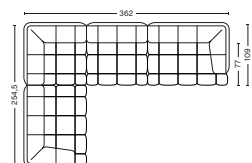

CORNER COMBINATION 25 | 202+100+203+201

DIMENSION
W362 x D254,5 x H72 cm
Seat H41 cm

PRODUCT STATUS
Order produced

PACKAGING
4 box | 1 pcs.

BOX DIMENSION | WEIGHT
W151 x D116 x H80 cm | 59 kg
W105 x D116 x H77 cm | 44 kg
W105 x D116 x H80 cm | 44 kg
W105 x D116 x H80 cm | 44 kg

DESCRIPTION
Fabric group 1
Fabric group 2
Fabric group 3
Fabric group 4
Fabric group 5
Fabric group 6