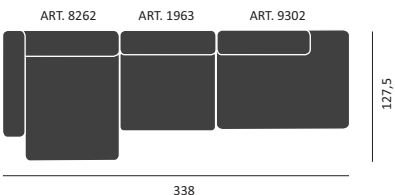

REMIX, STEELCUT TRIO, LUCCA
HALLINGDAL, DIVINA, DIVINA MELANGE