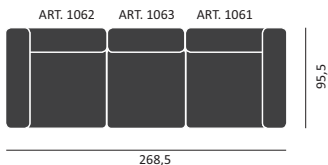

3 PERS. AND 2 1/2 PERS SOFA/

REMIX, STEELCUT TRIO, LUCCA
HALLINGDAL, DIVINA, DIVINA MELANGE
LEATHER