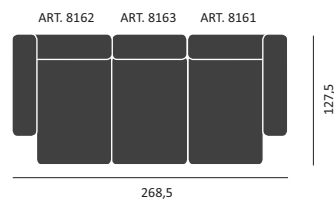

REMIX, STEELCUT TRIO, LUCCA
HALLINGDAL, DIVINA, DIVINA MELANGE