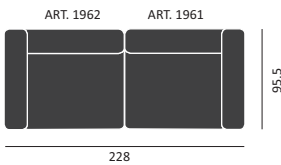

REMIX, STEELCUT TRIO, LUCCA
HALLINGDAL, DIVINA, DIVINA MELANGE
LEATHER