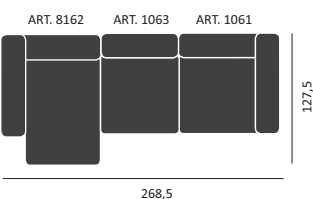

REMIX, STEELCUT TRIO, LUCCA
HALLINGDAL, DIVINA, DIVINA MELANGE