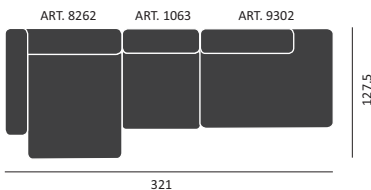

REMIX, STEELCUT TRIO, LUCCA
HALLINGDAL, DIVINA, DIVINA MELANGE

REMIX, STEELCUT TRIO, LUCCA
HALLINGDAL, DIVINA, DIVINA MELANGE

REMIX, STEELCUT TRIO, LUCCA
HALLINGDAL, DIVINA, DIVINA MELANGE

POSSIBLE COMBINATIONS W/ SHORT CHAISERLONGUE MODULE WIDE/