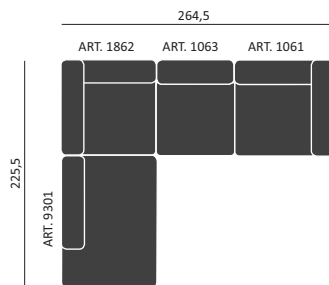

REMIX, STEELCUT TRIO, LUCCA
HALLINGDAL, DIVINA, DIVINA MELANGE