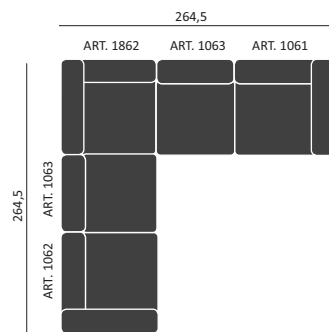

POSSIBLE COMBINATIONS CORNER SOFA/

REMIX, STEELCUT TRIO, LUCCA
HALLINGDAL, DIVINA, DIVINA MELANGE