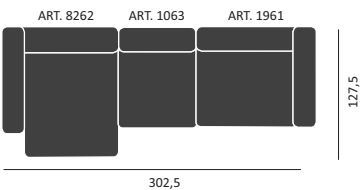

REMIX, STEELCUT TRIO, LUCCA
HALLINGDAL, DIVINA, DIVINA MELANGE