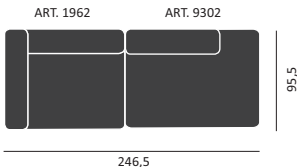

ALTERNATIVE 2 1/2 PERS SOFA/

REMIX, STEELCUT TRIO, LUCCA
HALLINGDAL, DIVINA, DIVINA MELANGE