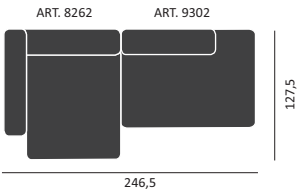

REMIX, STEELCUT TRIO, LUCCA
HALLINGDAL, DIVINA, DIVINA MELANGE