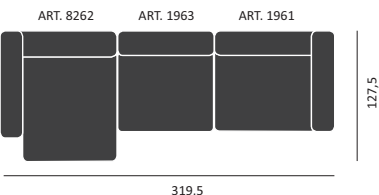

REMIX, STEELCUT TRIO, LUCCA
HALLINGDAL, DIVINA, DIVINA MELANGE