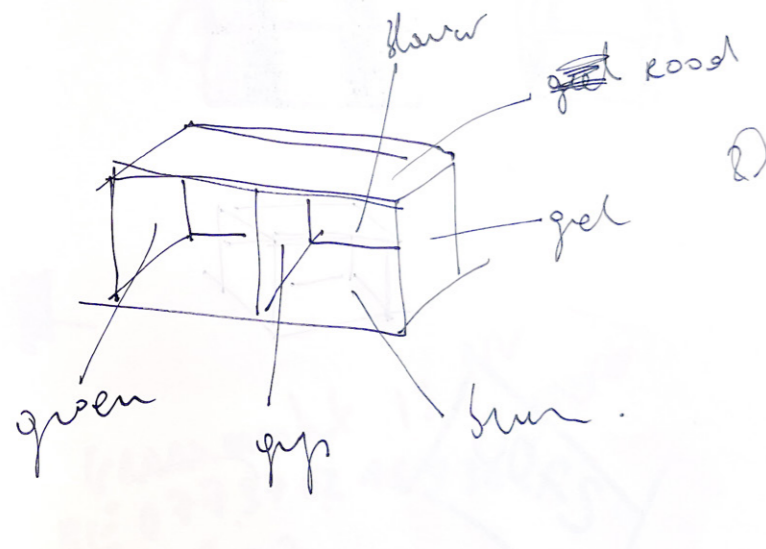

The designers focus on the use of materials to explore contrasts and similarities.