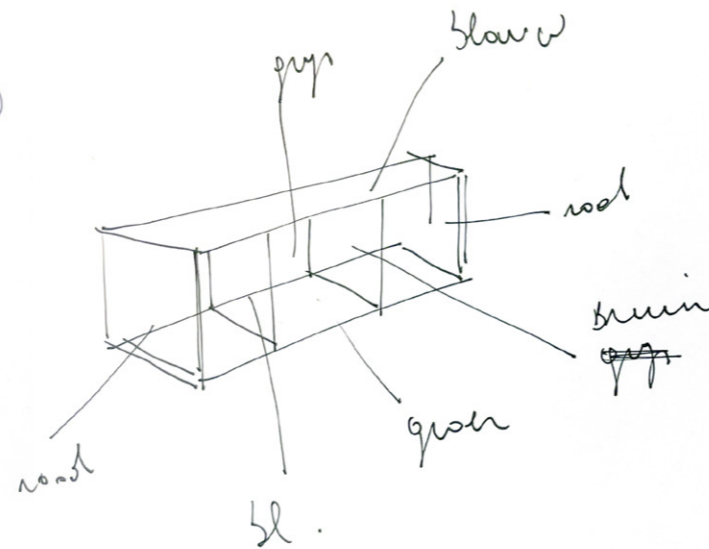

The designers focus on the use of materials to explore contrasts and similarities.