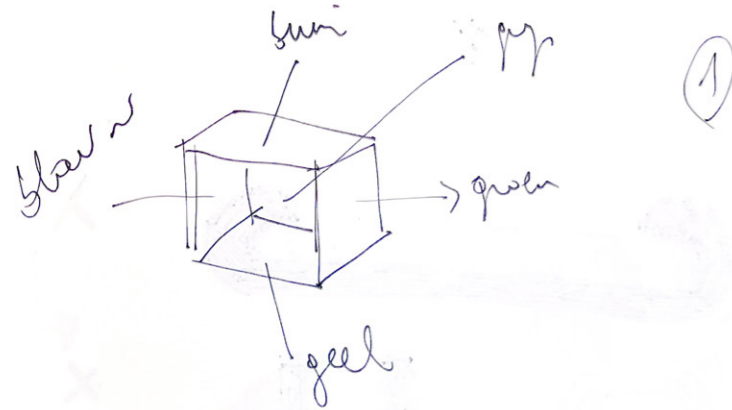

The designers focus on the use of materials to explore contrasts and similarities.