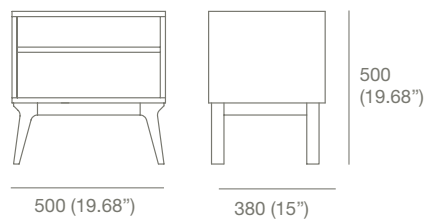

## Valentine Bedside Table by Matthew Hilton

The Valentine bedside table is made with a solid oak base and veneered oak carcass. It features the signature tapered leg detail of the Valentine range, which lends a visual balance to the piece.

Raised up from the ground, the bedside table creates a feeling of space by keeping sight lines around the room clear. Additionally, it makes it far easier to clean around the bedroom furniture.

Made with a solid natural oak, walnut or wenge base and body, it has two open-fronted shelves for storage.

### Dimensions