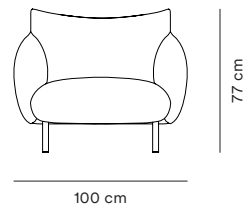

Ark Modular Sofa

Armchair

Ark Armchair